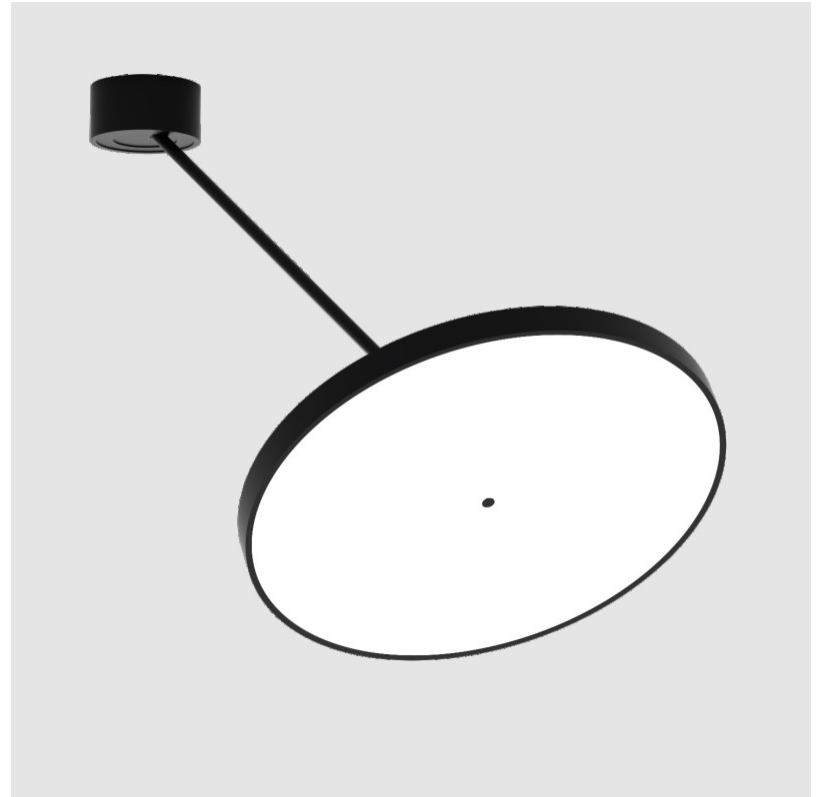

GENERAL

Series: Sign Diva Dancer
Subseries: Sign Diva Dancer
Partner: Prolicht
Division: Architectural
Installation: Suspension
Product Type: Pendant
Mounting Location: Ceiling
Light Distribution: Adjustable

PHYSICAL

Shape: Round
Diameter (mm): 570
Diameter (in): 22 7/16
Height (mm): 870
Depth (mm): 72
Height (in): 34 1/4
Depth (in): 2 13/16
Extension (mm): 750
Extension (in): 29 1/2
Weight (kg): 4.660
Weight (lbs): 10.273
Diffuser: PMMA - Opal / Micro-Prism / Sparkling Secret / Vintage Industrial
Fixture Finish: SSR / BKV / CWI / CRY / HAB / UFT / ITA / RUA / FTG / MYG / LOD / PUS / FRO / FUP / KIA / POP / BLS / SPG / MEY / GOH / CHC / COM / ABZ / JAG / OBR / MOS / ROR
Fixture Material: PMMA / Extruded Aluminum / Steel

ELECTRICAL

Lamp Type: LED (Zhaga Standard)
Input Wattage (W): 49
Dimming: Tri-Mode (Non-Dimming and Phase Dimming (120Vac only) and 0-10V Dimming)
Driver Included: Yes
Driver Location: Integrated
Driver Type: Constant Current - Universal
Driver Class: Class 2
Input Voltage (V): 120 - 277
Constant Current (MA): 350

LED

Color Temperature (*K): 2700 / 3000 / 3500 / 4000
Max. Delivered Lumen (lm): 4978 / 5337 / 5384 / 5494
Nominal Lumen (lm): 6199 / 6646 / 6705 / 6842
CRI: >90 CRI
Lamp Life (hrs): 50000

OPTICAL

Adjustability: Rotational Canopy 170°; Tilting Canopy ±50°; Tilting Head ±90°

RATINGS AND CERTIFICATIONS

Certified By: Certified for North American Standards
IP rating: IP20