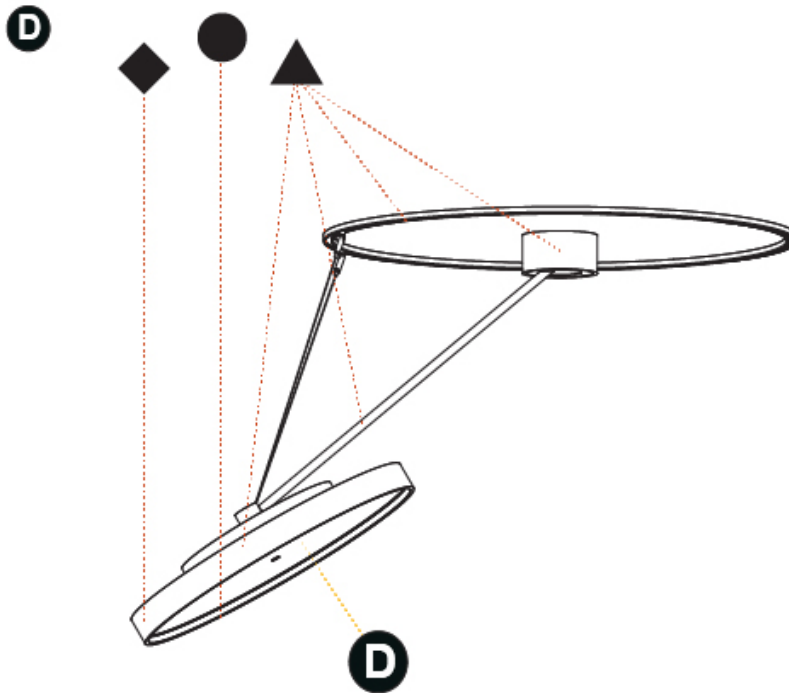

SIGN DIVA DANCER SUSPENSION

A30873-

PROJECT

TYPE

SPECIFIER

QUANTITY

DATE