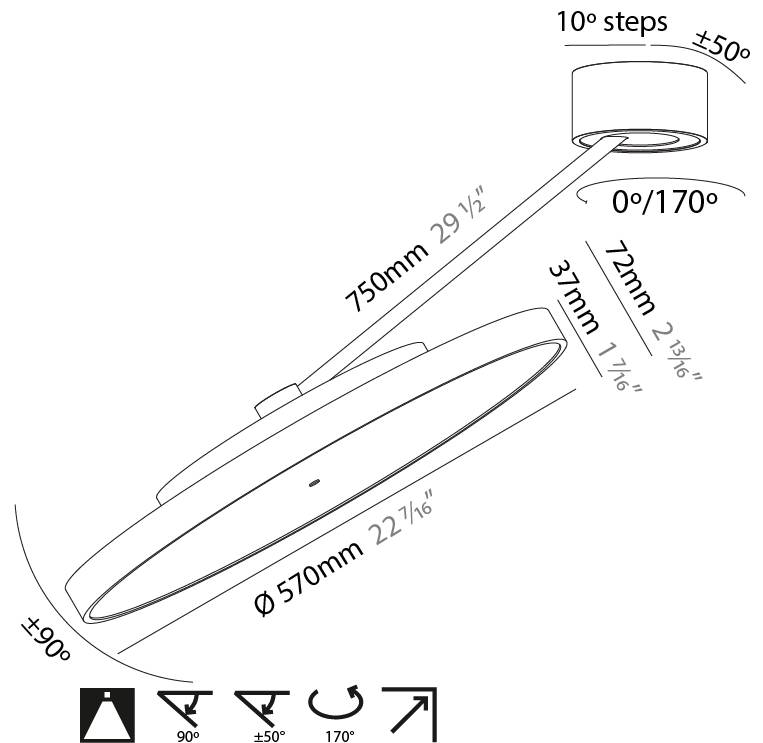

GENERAL

Series: Sign Diva Dancer
Subseries: Sign Diva Dancer
Partner: Prolicht
Division: Architectural
Installation: Suspension
Product Type: Pendant
Mounting Location: Ceiling
Light Distribution: Adjustable

PHYSICAL

Shape: Round
Diameter (mm): 570
Diameter (in): 22 7/16
Height (mm): 870
Depth (mm): 72
Height (in): 34 1/4
Depth (in): 2 13/16
Extension (mm): 750
Extension (in): 29 1/2
Weight (kg): 4.660
Weight (lbs): 10.273
Diffuser: PMMA - Opal / Micro-Prism / Sparkling Secret / Vintage Industrial
Fixture Finish: SSR / BKV / CWI / CRY / HAB / UFT / ITA / RUA / FTG / MYG / LOD / PUS / FRO / FUP / KIA / POP / BLS / SPG / MEY / GOH / CHC / COM / ABZ / JAG / OBR / MOS / ROR
Fixture Material: PMMA / Extruded Aluminum / Steel

ELECTRICAL

Lamp Type: LED (Zhaga Standard)
Input Wattage (W): 49
Dimming: Tri-Mode (Non-Dimming and Phase Dimming (120Vac only) and 0-10V Dimming)
Driver Included: Yes
Driver Location: Integrated
Driver Type: Constant Current - Universal
Driver Class: Class 2
Input Voltage (V): 120 - 277
Constant Current (MA): 350

LED

Color Temperature (*K): 2700 / 3000 / 3500 / 4000
Max. Delivered Lumen (lm): 4978 / 5337 / 5384 / 5494
Nominal Lumen (lm): 6199 / 6646 / 6705 / 6842
CRI: >90 CRI
Lamp Life (hrs): 50000

OPTICAL

Adjustability: Rotational Canopy 170°; Tilting Canopy ±50°; Tilting Head ±90°

RATINGS AND CERTIFICATIONS

Certified By: Certified for North American Standards
IP rating: IP20